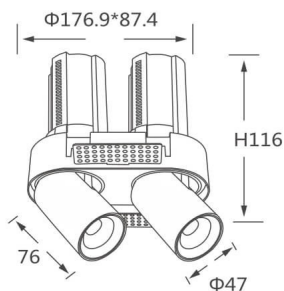

### GAP RT2-Smart

Lavov downlight from the family GAP RT2 with a power of 2X12W and a reflector of 36 degrees beam angle. With a total lumen output of 2400lm and an efficacy of 100lm/W. CCT 4000K. .

Made in Die Cast Aluminum and finished in Black color.

### Product

<b>Real power (W)</b>	<b>2X12</b>
<b>Real luminous flux (Lm)</b>	<b>2400</b>
<b>Luminous efficiency (Lm/W)</b>	<b>100</b>
<b>Beam angle (°)</b>	<b>36</b>
<b>Life time (h)</b>	<b>50000 h L80B10</b>
<b>Colour</b>	<b>Black</b>
<b>Control gear included</b>	<b>Yes</b>
<b>Control gear</b>	<b>Dimmable Casamby ready</b>
<b>Flicker Free</b>	<b>Yes</b>
<b>Light source</b>	<b>LED</b>
<b>Type of LED</b>	<b>COB</b>
<b>Colour temperature (K)</b>	<b>4000K</b>
<b>Colour consistency (SDCM)</b>	<b>SDCM&lt;3</b>
<b>CRI</b>	<b>90</b>