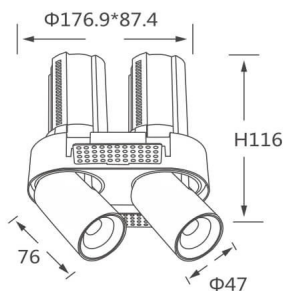

GAP RT2-Smart

Lavov downlight from the family GAP RT2 with a power of 2X12W and a reflector of 36 degrees beam angle. With a total lumen output of 2400lm and an efficacy of 100lm/W. CCT 4000K. .

Made in Die Cast Aluminum and finished in Black color.

Dimmable Casamby ready driver.

Item code	86.D048.4439.02
Product type	Indoor
Category	Downlights
Family	GAP
Subfamily	GAP RT2-Smart
Pictograms	

Scheme

Product

Real power (W)	2X12
Real luminous flux (Lm)	2400
Luminous efficiency (Lm/W)	100
Beam angle (°)	36
Life time (h)	50000 h L80B10
Colour	Black
Control gear included	Yes
Control gear	Dimmable Casamby ready
Flicker Free	Yes
Light source	LED
Type of LED	COB
Colour temperature (K)	4000K
Colour consistency (SDCM)	SDCM<3
CRI	90