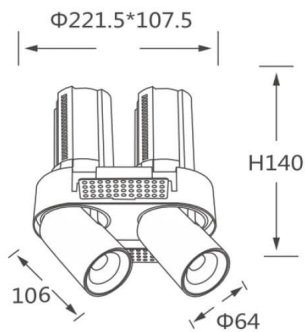

### GAP RT2-Smart

Lavov downlight from the family GAP RT2 with a power of 2X20W and a reflector of 15 degrees beam angle. With a total lumen output of 4000lm and an efficacy of 100lm/W. CCT 3000K. .

Made in Die Cast Aluminum and finished in White color.

### Product

<b>Real power (W)</b>	<b>2X20</b>
<b>Real luminous flux (Lm)</b>	<b>4000</b>
<b>Luminous efficiency (Lm/W)</b>	<b>100</b>
<b>Beam angle (°)</b>	<b>15</b>
<b>Life time (h)</b>	<b>50000 h L80B10</b>
<b>Colour</b>	<b>White</b>
<b>Control gear included</b>	<b>Yes</b>
<b>Control gear</b>	<b>Dimmable Casamby ready</b>
<b>Flicker Free</b>	<b>Yes</b>
<b>Light source</b>	<b>LED</b>
<b>Type of LED</b>	<b>COB</b>
<b>Colour temperature (K)</b>	<b>3000K</b>
<b>Colour consistency (SDCM)</b>	<b>SDCM&lt;3</b>
<b>CRI</b>	<b>90</b>