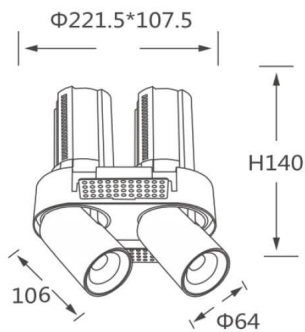

### GAP RT2-Smart

Lavov downlight from the family GAP RT2 with a power of 2X20W and a reflector of 15 degrees beam angle. With a total lumen output of 4000lm and an efficacy of 100lm/W. CCT 3000K. .

Made in Die Cast Aluminum and finished in Black color.

### Product

<b>Real power (W)</b>	<b>2X20</b>
<b>Real luminous flux (Lm)</b>	<b>4000</b>
<b>Luminous efficiency (Lm/W)</b>	<b>100</b>
<b>Beam angle (°)</b>	<b>15</b>
<b>Life time (h)</b>	<b>50000 h L80B10</b>
<b>Colour</b>	<b>Black</b>
<b>Control gear included</b>	<b>Yes</b>
<b>Control gear</b>	<b>Dimmable Casamby ready</b>
<b>Flicker Free</b>	<b>Yes</b>
<b>Light source</b>	<b>LED</b>
<b>Type of LED</b>	<b>COB</b>
<b>Colour temperature (K)</b>	<b>3000K</b>
<b>Colour consistency (SDCM)</b>	<b>SDCM&lt;3</b>
<b>CRI</b>	<b>90</b>