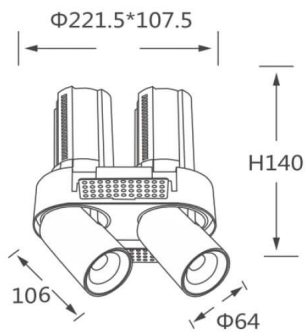

GAP RT2-Smart

Lavov downlight from the family GAP RT2 with a power of 2X20W and a reflector of 15 degrees beam angle. With a total lumen output of 4000lm and an efficacy of 100lm/W. CCT 3000K. .

Made in Die Cast Aluminum and finished in Black color.

Dimmable Casamby ready driver.

Item code	86.D048.5319.02
Product type	Indoor
Category	Downlights
Family	GAP
Subfamily	GAP RT2-Smart
Pictograms	

Scheme

Product

Real power (W)	2X20
Real luminous flux (Lm)	4000
Luminous efficiency (Lm/W)	100
Beam angle (°)	15
Life time (h)	50000 h L80B10
Colour	Black
Control gear included	Yes
Control gear	Dimmable Casamby ready
Flicker Free	Yes
Light source	LED
Type of LED	COB
Colour temperature (K)	3000K
Colour consistency (SDCM)	SDCM<3
CRI	90