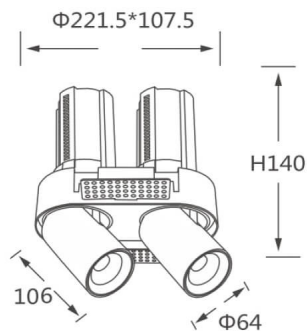

GAP RT2-Smart

Lavov downlight from the family GAP RT2 with a power of 2X20W and a reflector of 24 degrees beam angle. With a total lumen output of 4000lm and an efficacy of 100lm/W. CCT 3000K. .

Made in Die Cast Aluminum and finished in White color.

Dimmable Casamby ready driver.

Item code	86.D048.5329.01
Product type	Indoor
Category	Downlights
Family	GAP
Subfamily	GAP RT2-Smart
Pictograms	

Scheme

Product

Real power (W)	2X20
Real luminous flux (Lm)	4000
Luminous efficiency (Lm/W)	100
Beam angle (°)	24
Life time (h)	50000 h L80B10
Colour	White
Control gear included	Yes
Control gear	Dimmable Casamby ready
Flicker Free	Yes
Light source	LED
Type of LED	COB
Colour temperature (K)	3000K
Colour consistency (SDCM)	SDCM<3
CRI	90