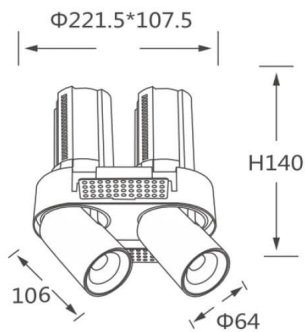

GAP RT2-Smart

Lavov downlight from the family GAP RT2 with a power of 2X20W and a reflector of 24 degrees beam angle. With a total lumen output of 4000lm and an efficacy of 100lm/W. CCT 3000K. .

Made in Die Cast Aluminum and finished in White color.

Dimmable Casamby ready driver.

Item code	86.D048.5329.01
Product type	Indoor
Category	Downlights
Family	GAP
Subfamily	GAP RT2-Smart
Pictograms	

Scheme

Product

Real power (W)	2X20
Real luminous flux (Lm)	4000
Luminous efficiency (Lm/W)	100
Beam angle (°)	24
Life time (h)	50000 h L80B10
Colour	White
Control gear included	Yes
Control gear	Dimmable Casamby ready
Flicker Free	Yes
Light source	LED
Type of LED	COB
Colour temperature (K)	3000K
Colour consistency (SDCM)	SDCM<3
CRI	90