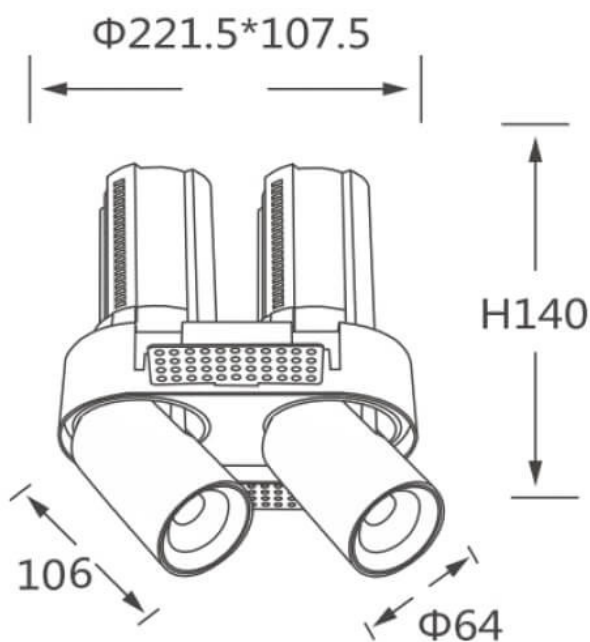

### GAP RT2-Smart

Lavov downlight from the family GAP RT2 with a power of 2X20W and a reflector of 24 degrees beam angle. With a total lumen output of 4000lm and an efficacy of 100lm/W. CCT 3000K. . Made in Die Cast Aluminum and finished in White color. Dimmable Casamby ready driver.

<b>Item code</b>	<b>86.D048.5329.01</b>
<b>Product type</b>	<b>Indoor</b>
<b>Category</b>	<b>Downlights</b>
<b>Family</b>	<b>GAP</b>
<b>Subfamily</b>	<b>GAP RT2-Smart</b>
<b>Pictograms</b>	

### Scheme

<b>Product</b>	
<b>Real power (W)</b>	<b>2X20</b>
<b>Real luminous flux (Lm)</b>	<b>4000</b>
<b>Luminous efficiency (Lm/W)</b>	<b>100</b>
<b>Beam angle (°)</b>	<b>24</b>
<b>Life time (h)</b>	<b>50000 h L80B10</b>
<b>Colour</b>	<b>White</b>
<b>Control gear included</b>	<b>Yes</b>
<b>Control gear</b>	<b>Dimmable Casamby ready</b>
<b>Flicker Free</b>	<b>Yes</b>
<b>Light source</b>	<b>LED</b>
<b>Type of LED</b>	<b>COB</b>
<b>Colour temperature (K)</b>	<b>3000K</b>
<b>Colour consistency (SDCM)</b>	<b>SDCM&lt;3</b>
<b>CRI</b>	<b>90</b>