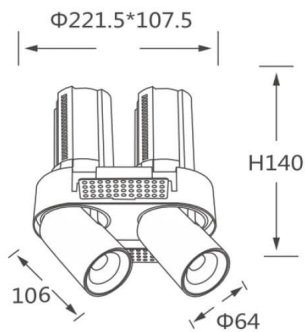

### GAP RT2-Smart

Lavov downlight from the family GAP RT2 with a power of 2X20W and a reflector of 24 degrees beam angle. With a total lumen output of 4000lm and an efficacy of 100lm/W. CCT 3000K. .

Made in Die Cast Aluminum and finished in Black color.

### Product

<b>Real power (W)</b>	<b>2X20</b>
<b>Real luminous flux (Lm)</b>	<b>4000</b>
<b>Luminous efficiency (Lm/W)</b>	<b>100</b>
<b>Beam angle (°)</b>	<b>24</b>
<b>Life time (h)</b>	<b>50000 h L80B10</b>
<b>Colour</b>	<b>Black</b>
<b>Control gear included</b>	<b>Yes</b>
<b>Control gear</b>	<b>Dimmable Casamby ready</b>
<b>Flicker Free</b>	<b>Yes</b>
<b>Light source</b>	<b>LED</b>
<b>Type of LED</b>	<b>COB</b>
<b>Colour temperature (K)</b>	<b>3000K</b>
<b>Colour consistency (SDCM)</b>	<b>SDCM&lt;3</b>
<b>CRI</b>	<b>90</b>