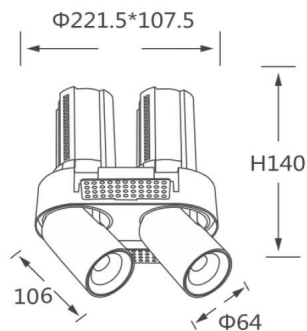

GAP RT2

Lavov downlight from the family GAP RT2 with a power of 2X20W and a reflector of 36 degrees beam angle. With a total lumen output of 4000lm and an efficacy of 100lm/W. CCT 3000K. .

Made in Die Cast Aluminum and finished in White color. ON/OFF driver.

Item code	86.D048.5331.01
Product type	Indoor
Category	Downlights
Family	GAP
Subfamily	GAP RT2
Pictograms	

Scheme

Product

Real power (W)	2X20
Real luminous flux (Lm)	4000
Luminous efficiency (Lm/W)	100
Beam angle (°)	36
Life time (h)	50000 h L80B10
Colour	White
Control gear included	Yes
Control gear	ON/OFF
Flicker Free	Yes
Light source	LED
Type of LED	COB
Colour temperature (K)	3000K
Colour consistency (SDCM)	SDCM<3
CRI	90