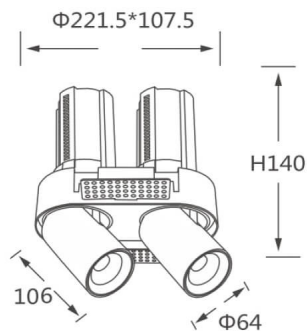

GAP RT2-Smart

Lavov downlight from the family GAP RT2 with a power of 2X20W and a reflector of 36 degrees beam angle. With a total lumen output of 4000lm and an efficacy of 100lm/W. CCT 3000K. .

Made in Die Cast Aluminum and finished in White color.

Dimmable Casamby ready driver.

Item code	86.D048.5339.01
Product type	Indoor
Category	Downlights
Family	GAP
Subfamily	GAP RT2-Smart
Pictograms	

Scheme

Product

Real power (W)	2X20
Real luminous flux (Lm)	4000
Luminous efficiency (Lm/W)	100
Beam angle (°)	36
Life time (h)	50000 h L80B10
Colour	White
Control gear included	Yes
Control gear	Dimmable Casamby ready
Flicker Free	Yes
Light source	LED
Type of LED	COB
Colour temperature (K)	3000K
Colour consistency (SDCM)	SDCM<3
CRI	90