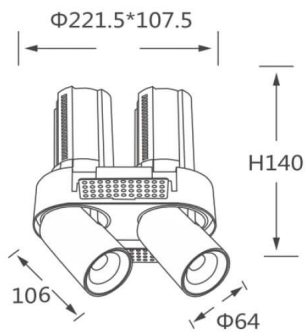

### GAP RT2-Smart

Lavov downlight from the family GAP RT2 with a power of 2X20W and a reflector of 36 degrees beam angle. With a total lumen output of 4000lm and an efficacy of 100lm/W. CCT 3000K. .

Made in Die Cast Aluminum and finished in Black color.

### Product

<b>Real power (W)</b>	<b>2X20</b>
<b>Real luminous flux (Lm)</b>	<b>4000</b>
<b>Luminous efficiency (Lm/W)</b>	<b>100</b>
<b>Beam angle (°)</b>	<b>36</b>
<b>Life time (h)</b>	<b>50000 h L80B10</b>
<b>Colour</b>	<b>Black</b>
<b>Control gear included</b>	<b>Yes</b>
<b>Control gear</b>	<b>Dimmable Casamby ready</b>
<b>Flicker Free</b>	<b>Yes</b>
<b>Light source</b>	<b>LED</b>
<b>Type of LED</b>	<b>COB</b>
<b>Colour temperature (K)</b>	<b>3000K</b>
<b>Colour consistency (SDCM)</b>	<b>SDCM&lt;3</b>
<b>CRI</b>	<b>90</b>