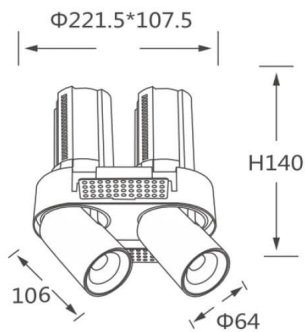

GAP RT2-Smart

Lavov downlight from the family GAP RT2 with a power of 2X20W and a reflector of 36 degrees beam angle. With a total lumen output of 4000lm and an efficacy of 100lm/W. CCT 3000K. .

Made in Die Cast Aluminum and finished in Black color.

Dimmable Casamby ready driver.

Item code	86.D048.5339.02
Product type	Indoor
Category	Downlights
Family	GAP
Subfamily	GAP RT2-Smart
Pictograms	

Scheme

Product

Real power (W)	2X20
Real luminous flux (Lm)	4000
Luminous efficiency (Lm/W)	100
Beam angle (°)	36
Life time (h)	50000 h L80B10
Colour	Black
Control gear included	Yes
Control gear	Dimmable Casamby ready
Flicker Free	Yes
Light source	LED
Type of LED	COB
Colour temperature (K)	3000K
Colour consistency (SDCM)	SDCM<3
CRI	90