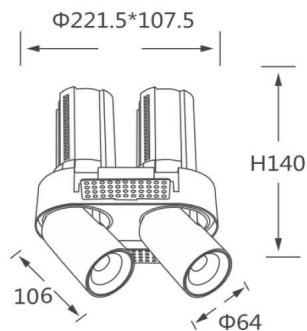

GAP RT2-Smart

Lavov downlight from the family GAP RT2 with a power of 2X20W and a reflector of 55 degrees beam angle. With a total lumen output of 4000lm and an efficacy of 100lm/W. CCT 3000K. .

Made in Die Cast Aluminum and finished in White color.

Dimmable Casamby ready driver.

Item code	86.D048.5349.01
Product type	Indoor
Category	Downlights
Family	GAP
Subfamily	GAP RT2-Smart
Pictograms	

Scheme

Product

Real power (W)	2X20
Real luminous flux (Lm)	4000
Luminous efficiency (Lm/W)	100
Beam angle (°)	55
Life time (h)	50000 h L80B10
Colour	White
Control gear included	Yes
Control gear	Dimmable Casamby ready
Flicker Free	Yes
Light source	LED
Type of LED	COB
Colour temperature (K)	3000K
Colour consistency (SDCM)	SDCM<3
CRI	90