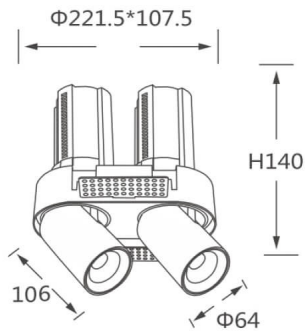

GAP RT2-Smart

Lavov downlight from the family GAP RT2 with a power of 2X20W and a reflector of 15 degrees beam angle. With a total lumen output of 4000lm and an efficacy of 100lm/W. CCT 4000K. .

Made in Die Cast Aluminum and finished in White color.

Dimmable Casamby ready driver.

Item code	86.D048.5419.01
Product type	Indoor
Category	Downlights
Family	GAP
Subfamily	GAP RT2-Smart
Pictograms	

Scheme

Product

Real power (W)	2X20
Real luminous flux (Lm)	4000
Luminous efficiency (Lm/W)	100
Beam angle (°)	15
Life time (h)	50000 h L80B10
Colour	White
Control gear included	Yes
Control gear	Dimmable Casamby ready
Flicker Free	Yes
Light source	LED
Type of LED	COB
Colour temperature (K)	4000K
Colour consistency (SDCM)	SDCM<3
CRI	90