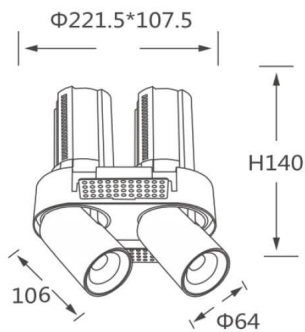

GAP RT2-Smart

Lavov downlight from the family GAP RT2 with a power of 2X20W and a reflector of 15 degrees beam angle. With a total lumen output of 4000lm and an efficacy of 100lm/W. CCT 4000K. .

Made in Die Cast Aluminum and finished in Black color.

Dimmable Casamby ready driver.

Item code	86.D048.5419.02
Product type	Indoor
Category	Downlights
Family	GAP
Subfamily	GAP RT2-Smart
Pictograms	

Scheme

Product

Real power (W)	2X20
Real luminous flux (Lm)	4000
Luminous efficiency (Lm/W)	100
Beam angle (°)	15
Life time (h)	50000 h L80B10
Colour	Black
Control gear included	Yes
Control gear	Dimmable Casamby ready
Flicker Free	Yes
Light source	LED
Type of LED	COB
Colour temperature (K)	4000K
Colour consistency (SDCM)	SDCM<3
CRI	90