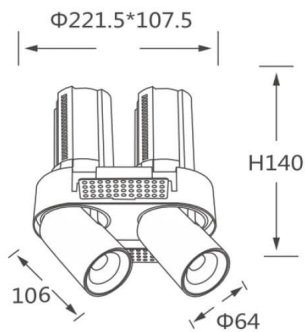

GAP RT2-Smart

Lavov downlight from the family GAP RT2 with a power of 2X20W and a reflector of 24 degrees beam angle. With a total lumen output of 4000lm and an efficacy of 100lm/W. CCT 4000K. .

Made in Die Cast Aluminum and finished in Black color.

Dimmable Casamby ready driver.

Item code	86.D048.5429.02
Product type	Indoor
Category	Downlights
Family	GAP
Subfamily	GAP RT2-Smart
Pictograms	

Scheme

Product

Real power (W)	2X20
Real luminous flux (Lm)	4000
Luminous efficiency (Lm/W)	100
Beam angle (°)	24
Life time (h)	50000 h L80B10
Colour	Black
Control gear included	Yes
Control gear	Dimmable Casamby ready
Flicker Free	Yes
Light source	LED
Type of LED	COB
Colour temperature (K)	4000K
Colour consistency (SDCM)	SDCM<3
CRI	90