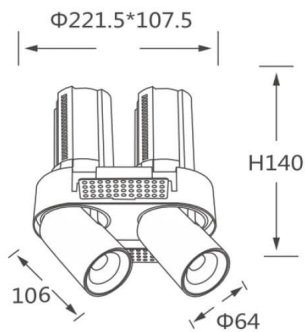

Product

Real power (W)	2X20
Real luminous flux (Lm)	4000
Luminous efficiency (Lm/W)	100
Beam angle (°)	24
Life time (h)	50000 h L80B10
Colour	Black
Control gear included	Yes
Control gear	Dimmable Casamby ready
Flicker Free	Yes
Light source	LED
Type of LED	COB
Colour temperature (K)	4000K
Colour consistency (SDCM)	SDCM<3
CRI	90