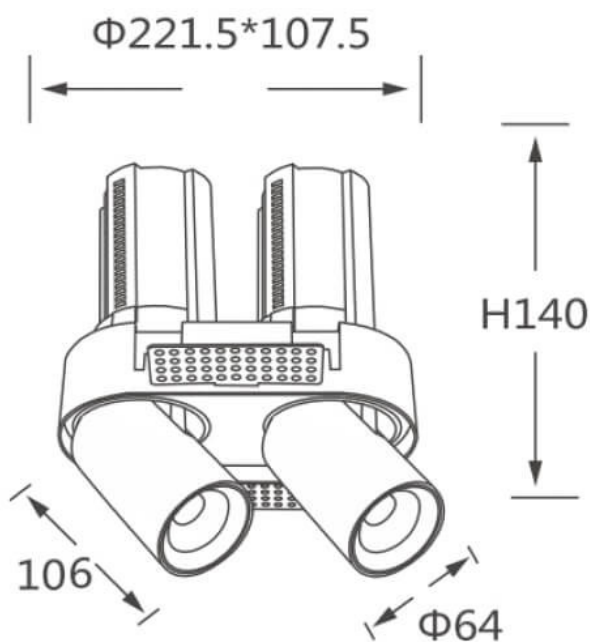

GAP RT2

Lavov downlight from the family GAP RT2 with a power of 2X20W and a reflector of 36 degrees beam angle. With a total lumen output of 4000lm and an efficacy of 100lm/W. CCT 4000K. . Made in Die Cast Aluminum and finished in White color. ON/OFF driver.

Item code	86.D048.5431.01
Product type	Indoor
Category	Downlights
Family	GAP
Subfamily	GAP RT2
Pictograms	

Scheme

Product	
Real power (W)	2X20
Real luminous flux (Lm)	4000
Luminous efficiency (Lm/W)	100
Beam angle (°)	36
Life time (h)	50000 h L80B10
Colour	White
Control gear included	Yes
Control gear	ON/OFF
Flicker Free	Yes
Light source	LED
Type of LED	COB
Colour temperature (K)	4000K
Colour consistency (SDCM)	SDCM<3
CRI	90