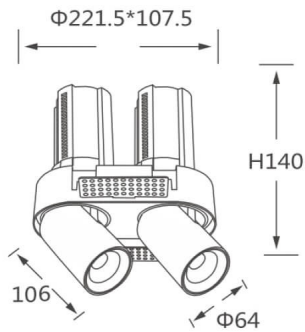

GAP RT2

Lavov downlight from the family GAP RT2 with a power of 2X20W and a reflector of 36 degrees beam angle. With a total lumen output of 4000lm and an efficacy of 100lm/W. CCT 4000K. .

Made in Die Cast Aluminum and finished in White color. ON/OFF driver.

Item code	86.D048.5431.01
Product type	Indoor
Category	Downlights
Family	GAP
Subfamily	GAP RT2
Pictograms	

Scheme

Product

Real power (W)	2X20
Real luminous flux (Lm)	4000
Luminous efficiency (Lm/W)	100
Beam angle (°)	36
Life time (h)	50000 h L80B10
Colour	White
Control gear included	Yes
Control gear	ON/OFF
Flicker Free	Yes
Light source	LED
Type of LED	COB
Colour temperature (K)	4000K
Colour consistency (SDCM)	SDCM<3
CRI	90