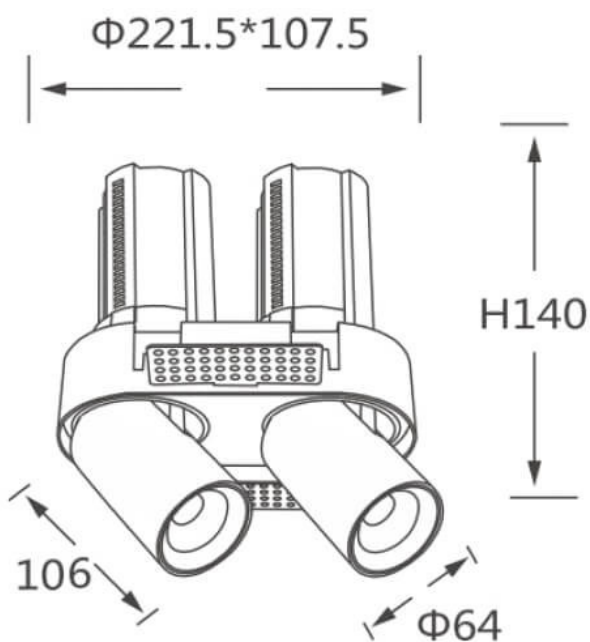

Scheme

GAP RT2-Smart

Lavov downlight from the family GAP RT2 with a power of 2X20W and a reflector of 55 degrees beam angle. With a total lumen output of 4000lm and an efficacy of 100lm/W. CCT 4000K. . Made in Die Cast Aluminum and finished in White color. Dimmable Casamby ready driver.

Item code	86.D048.5449.01
Product type	Indoor
Category	Downlights
Family	GAP
Subfamily	GAP RT2-Smart
Pictograms	

Product	
Real power (W)	2X20
Real luminous flux (Lm)	4000
Luminous efficiency (Lm/W)	100
Beam angle (°)	55
Life time (h)	50000 h L80B10
Colour	White
Control gear included	Yes
Control gear	Dimmable Casamby ready
Flicker Free	Yes
Light source	LED
Type of LED	COB
Colour temperature (K)	4000K
Colour consistency (SDCM)	SDCM<3
CRI	90