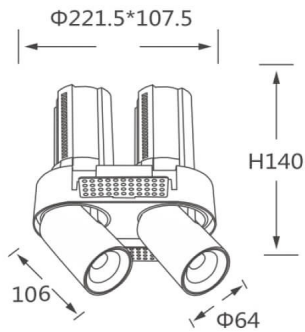

GAP RT2-Smart

Lavov downlight from the family GAP RT2 with a power of 2X20W and a reflector of 55 degrees beam angle. With a total lumen output of 4000lm and an efficacy of 100lm/W. CCT 4000K. .

Made in Die Cast Aluminum and finished in White color.

Dimmable Casamby ready driver.

Item code	86.D048.5449.01
Product type	Indoor
Category	Downlights
Family	GAP
Subfamily	GAP RT2-Smart
Pictograms	

Scheme

Product

Real power (W)	2X20
Real luminous flux (Lm)	4000
Luminous efficiency (Lm/W)	100
Beam angle (°)	55
Life time (h)	50000 h L80B10
Colour	White
Control gear included	Yes
Control gear	Dimmable Casamby ready
Flicker Free	Yes
Light source	LED
Type of LED	COB
Colour temperature (K)	4000K
Colour consistency (SDCM)	SDCM<3
CRI	90