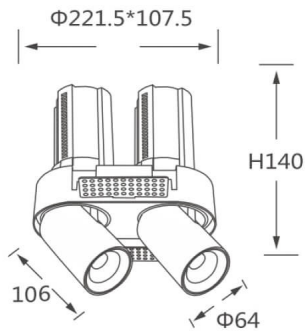

GAP RT2-Smart

Lavov downlight from the family GAP RT2 with a power of 2X20W and a reflector of 55 degrees beam angle. With a total lumen output of 4000lm and an efficacy of 100lm/W. CCT 4000K. .

Made in Die Cast Aluminum and finished in Black color.

Dimmable Casamby ready driver.

| | |
|---------------------|------------------------|
| Item code | 86.D048.5449.02 |
| Product type | Indoor |
| Category | Downlights |
| Family | GAP |
| Subfamily | GAP RT2-Smart |
| Pictograms | |

Scheme

Product

| | |
|-----------------------------------|-------------------------------|
| Real power (W) | 2X20 |
| Real luminous flux (Lm) | 4000 |
| Luminous efficiency (Lm/W) | 100 |
| Beam angle (°) | 55 |
| Life time (h) | 50000 h L80B10 |
| Colour | Black |
| Control gear included | Yes |
| Control gear | Dimmable Casamby ready |
| Flicker Free | Yes |
| Light source | LED |
| Type of LED | COB |
| Colour temperature (K) | 4000K |
| Colour consistency (SDCM) | SDCM<3 |
| CRI | 90 |