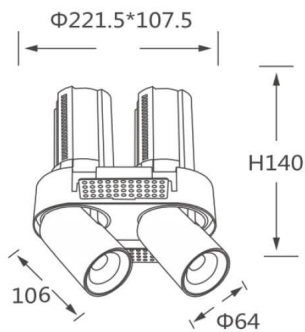

GAP RT2-Smart

Lavov downlight from the family GAP RT2 with a power of 2X20W and a reflector of 55 degrees beam angle. With a total lumen output of 4000lm and an efficacy of 100lm/W. CCT 4000K. .

Made in Die Cast Aluminum and finished in Black color.

Dimmable Casamby ready driver.

Item code	86.D048.5449.02
Product type	Indoor
Category	Downlights
Family	GAP
Subfamily	GAP RT2-Smart
Pictograms	

Scheme

Product

Real power (W)	2X20
Real luminous flux (Lm)	4000
Luminous efficiency (Lm/W)	100
Beam angle (°)	55
Life time (h)	50000 h L80B10
Colour	Black
Control gear included	Yes
Control gear	Dimmable Casamby ready
Flicker Free	Yes
Light source	LED
Type of LED	COB
Colour temperature (K)	4000K
Colour consistency (SDCM)	SDCM<3
CRI	90