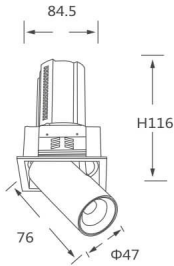

Product

Real power (W)	12
Real luminous flux (Lm)	1200
Luminous efficiency (Lm/W)	100
Beam angle (°)	15
Life time (h)	50000 h L80B10
Colour	Black
Control gear included	Yes
Control gear	Dimmable Casamby ready
Flicker Free	Yes
Light source	LED
Type of LED	COB
Colour temperature (K)	3000K
Colour consistency (SDCM)	SDCM<3
CRI	90