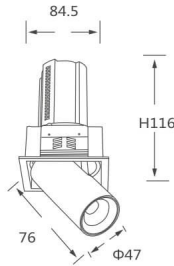

GAP S-Smart

Lavov downlight from the family GAP S with a power of 12W and a reflector of 24 degrees beam angle. With a total lumen output of 1200lm and an efficacy of 100lm/W. CCT 4000K. . Made in Die Cast Aluminum and finished in Black color. Dimmable Casamby ready driver.

Item code	86.D049.1429.02
Product type	Indoor
Category	Downlights
Family	GAP
Subfamily	GAP S-Smart
Pictograms	

Scheme

Product

Real power (W)	12
Real luminous flux (Lm)	1200
Luminous efficiency (Lm/W)	100
Beam angle (°)	24
Life time (h)	50000 h L80B10
Colour	Black
Control gear included	Yes
Control gear	Dimmable Casamby ready
Flicker Free	Yes
Light source	LED
Type of LED	COB
Colour temperature (K)	4000K
Colour consistency (SDCM)	SDCM<3
CRI	90