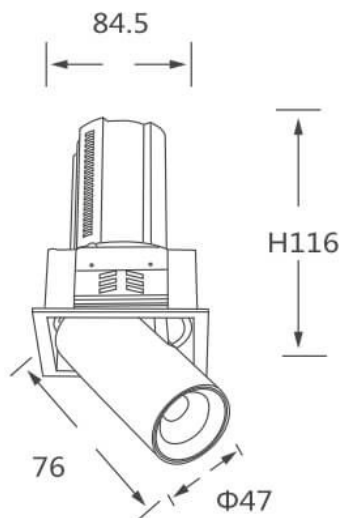

GAP S-Smart

Lavov downlight from the family GAP S with a power of 12W and a reflector of 24 degrees beam angle. With a total lumen output of 1200lm and an efficacy of 100lm/W. CCT 4000K. . Made in Die Cast Aluminum and finished in Black color. Dimmable Casamby ready driver.

Item code	86.D049.1429.02
Product type	Indoor
Category	Downlights
Family	GAP
Subfamily	GAP S-Smart
Pictograms	

Scheme

Product	
Real power (W)	12
Real luminous flux (Lm)	1200
Luminous efficiency (Lm/W)	100
Beam angle (°)	24
Life time (h)	50000 h L80B10
Colour	Black
Control gear included	Yes
Control gear	Dimmable Casamby ready
Flicker Free	Yes
Light source	LED
Type of LED	COB
Colour temperature (K)	4000K
Colour consistency (SDCM)	SDCM<3
CRI	90