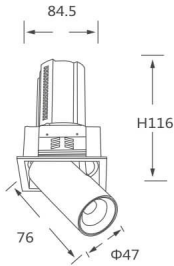

GAP S-Smart

Lavov downlight from the family GAP S with a power of 12W and a reflector of 36 degrees beam angle. With a total lumen output of 1200lm and an efficacy of 100lm/W. CCT 4000K. . Made in Die Cast Aluminum and finished in Black color. Dimmable Casamby ready driver.

Item code	86.D049.1439.02
Product type	Indoor
Category	Downlights
Family	GAP
Subfamily	GAP S-Smart
Pictograms	

Scheme

Product

Real power (W)	12
Real luminous flux (Lm)	1200
Luminous efficiency (Lm/W)	100
Beam angle (°)	36
Life time (h)	50000 h L80B10
Colour	Black
Control gear included	Yes
Control gear	Dimmable Casamby ready
Flicker Free	Yes
Light source	LED
Type of LED	COB
Colour temperature (K)	4000K
Colour consistency (SDCM)	SDCM<3
CRI	90