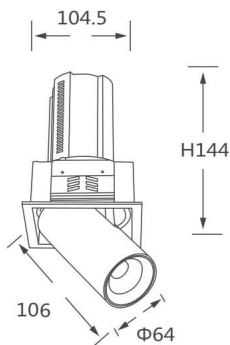

GAP S-Smart

Lavov downlight from the family GAP S with a power of 20W and a reflector of 15 degrees beam angle. With a total lumen output of 2000lm and an efficacy of 100lm/W. CCT 3000K. . Made in Die Cast Aluminum and finished in Black color. Dimmable Casamby ready driver.

Item code	86.D049.2319.02
Product type	Indoor
Category	Downlights
Family	GAP
Subfamily	GAP S-Smart
Pictograms	

Scheme

Product

Real power (W)	20
Real luminous flux (Lm)	2000
Luminous efficiency (Lm/W)	100
Beam angle (°)	15
Life time (h)	50000 h L80B10
Colour	Black
Control gear included	Yes
Control gear	Dimmable Casamby ready
Flicker Free	Yes
Light source	LED
Type of LED	COB
Colour temperature (K)	3000K
Colour consistency (SDCM)	SDCM<3
CRI	90