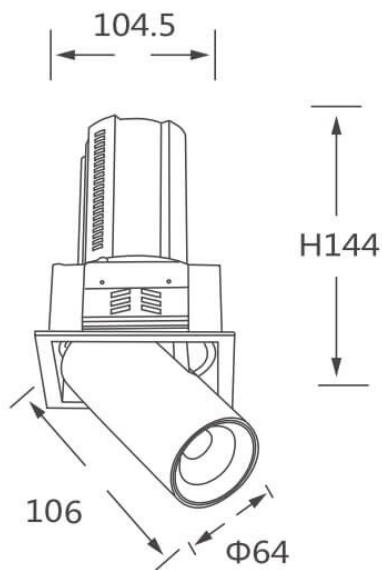

### GAP S-Smart

Lavov downlight from the family GAP S with a power of 20W and a reflector of 15 degrees beam angle. With a total lumen output of 2000lm and an efficacy of 100lm/W. CCT 4000K. . Made in Die Cast Aluminum and finished in White color. Dimmable Casamby ready driver.

<b>Item code</b>	<b>86.D049.2419.01</b>
<b>Product type</b>	<b>Indoor</b>
<b>Category</b>	<b>Downlights</b>
<b>Family</b>	<b>GAP</b>
<b>Subfamily</b>	<b>GAP S-Smart</b>
<b>Pictograms</b>	

### Scheme

<b>Product</b>	
<b>Real power (W)</b>	<b>20</b>
<b>Real luminous flux (Lm)</b>	<b>2000</b>
<b>Luminous efficiency (Lm/W)</b>	<b>100</b>
<b>Beam angle (°)</b>	<b>15</b>
<b>Life time (h)</b>	<b>50000 h L80B10</b>
<b>Colour</b>	<b>White</b>
<b>Control gear included</b>	<b>Yes</b>
<b>Control gear</b>	<b>Dimmable Casamby ready</b>
<b>Flicker Free</b>	<b>Yes</b>
<b>Light source</b>	<b>LED</b>
<b>Type of LED</b>	<b>COB</b>
<b>Colour temperature (K)</b>	<b>4000K</b>
<b>Colour consistency (SDCM)</b>	<b>SDCM&lt;3</b>
<b>CRI</b>	<b>90</b>