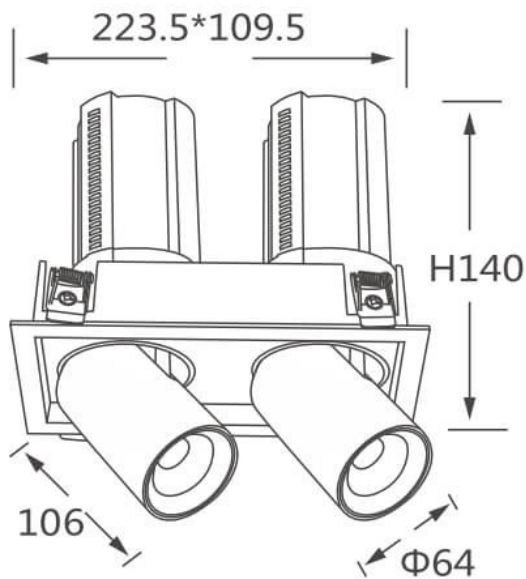

GAP S2-Smart

Lavov downlight from the family GAP S2 with a power of 2x20W and a reflector of 24 degrees beam angle. With a total lumen output of 4000lm and an efficacy of 100lm/W. CCT 3000K. . Made in Die Cast Aluminum and finished in White color. Dimmable Casamby ready driver.

Item code	86.D050.2329.01
Product type	Indoor
Category	Downlights
Family	GAP
Subfamily	GAP S2-Smart
Pictograms	

Scheme

Product	
Real power (W)	2x20
Real luminous flux (Lm)	4000
Luminous efficiency (Lm/W)	100
Beam angle (°)	24
Life time (h)	50000 h L80B10
Colour	White
Control gear included	Yes
Control gear	Dimmable Casamby ready
Flicker Free	Yes
Light source	LED
Type of LED	COB
Colour temperature (K)	3000K
Colour consistency (SDCM)	SDCM<3
CRI	90