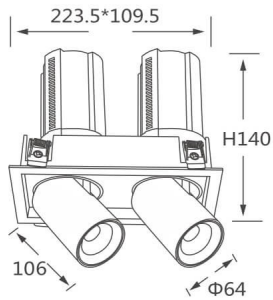

GAP S2-Smart

Lavov downlight from the family GAP S2 with a power of 2x20W and a reflector of 55 degrees beam angle. With a total lumen output of 4000lm and an efficacy of 100lm/W. CCT 3000K. .

Made in Die Cast Aluminum and finished in Black color.

Dimmable Casamby ready driver.

Item code	86.D050.2349.02
Product type	Indoor
Category	Downlights
Family	GAP
Subfamily	GAP S2-Smart
Pictograms	

Scheme

Product

Real power (W)	2x20
Real luminous flux (Lm)	4000
Luminous efficiency (Lm/W)	100
Beam angle (°)	55
Life time (h)	50000 h L80B10
Colour	Black
Control gear included	Yes
Control gear	Dimmable Casamby ready
Flicker Free	Yes
Light source	LED
Type of LED	COB
Colour temperature (K)	3000K
Colour consistency (SDCM)	SDCM<3
CRI	90