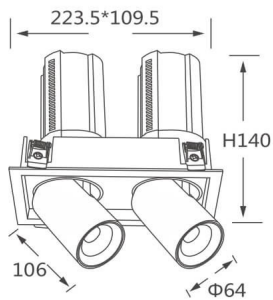

GAP S2-Smart

Lavov downlight from the family GAP S2 with a power of 2x20W and a reflector of 55 degrees beam angle. With a total lumen output of 4000lm and an efficacy of 100lm/W. CCT 4000K. .

Made in Die Cast Aluminum and finished in White color.

Dimmable Casamby ready driver.

Item code	86.D050.2449.01
Product type	Indoor
Category	Downlights
Family	GAP
Subfamily	GAP S2-Smart
Pictograms	

Scheme

Product

Real power (W)	2x20
Real luminous flux (Lm)	4000
Luminous efficiency (Lm/W)	100
Beam angle (°)	55
Life time (h)	50000 h L80B10
Colour	White
Control gear included	Yes
Control gear	Dimmable Casamby ready
Flicker Free	Yes
Light source	LED
Type of LED	COB
Colour temperature (K)	4000K
Colour consistency (SDCM)	SDCM<3
CRI	90