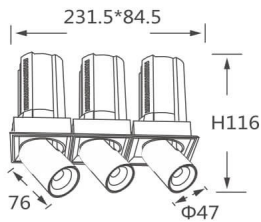

GAP S3

Lavov downlight from the family GAP S3 with a power of 3x12W and a reflector of 24 degrees beam angle. With a total lumen output of 3600lm and an efficacy of 100lm/W. CCT 3000K. . Made in Die Cast Aluminum and finished in Black color. DALI driver.

Item code	86.D051.1323.02
Product type	Indoor
Category	Downlights
Family	GAP
Subfamily	GAP S3
Pictograms	

Scheme

Product

Real power (W)	3x12
Real luminous flux (Lm)	3600
Luminous efficiency (Lm/W)	100
Beam angle (°)	24
Life time (h)	50000 h L80B10
Colour	Black
Control gear included	Yes
Control gear	DALI
Flicker Free	Yes
Light source	LED
Type of LED	COB
Colour temperature (K)	3000K
Colour consistency (SDCM)	SDCM<3
CRI	90