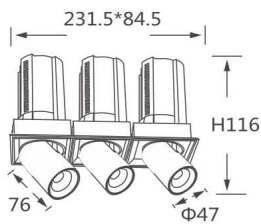

GAP S3-Smart

Lavov downlight from the family GAP S3 with a power of 3x12W and a reflector of 24 degrees beam angle. With a total lumen output of 3600lm and an efficacy of 100lm/W. CCT 3000K. .

Made in Die Cast Aluminum and finished in Black color.

Dimmable Casamby ready driver.

Item code	86.D051.1329.02
Product type	Indoor
Category	Downlights
Family	GAP
Subfamily	GAP S3-Smart
Pictograms	

Scheme

Product

Real power (W)	3x12
Real luminous flux (Lm)	3600
Luminous efficiency (Lm/W)	100
Beam angle (°)	24
Life time (h)	50000 h L80B10
Colour	Black
Control gear included	Yes
Control gear	Dimmable Casamby ready
Flicker Free	Yes
Light source	LED
Type of LED	COB
Colour temperature (K)	3000K
Colour consistency (SDCM)	SDCM<3
CRI	90