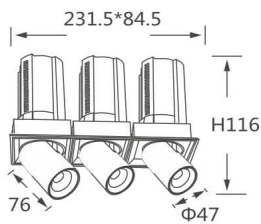

Scheme

Product

Real power (W)	3x12
Real luminous flux (Lm)	3600
Luminous efficiency (Lm/W)	100
Beam angle (°)	36
Life time (h)	50000 h L80B10
Colour	Black
Control gear included	Yes
Control gear	Dimmable Casamby ready
Flicker Free	Yes
Light source	LED
Type of LED	COB
Colour temperature (K)	3000K
Colour consistency (SDCM)	SDCM<3
CRI	90