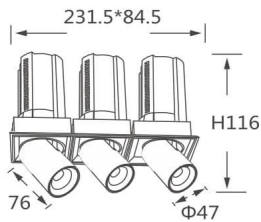

GAP S3-Smart

Lavov downlight from the family GAP S3 with a power of 3x12W and a reflector of 36 degrees beam angle. With a total lumen output of 3600lm and an efficacy of 100lm/W. CCT 4000K. .

Made in Die Cast Aluminum and finished in Black color.

Dimmable Casamby ready driver.

Item code	86.D051.1439.02
Product type	Indoor
Category	Downlights
Family	GAP
Subfamily	GAP S3-Smart
Pictograms	

Scheme

Product

Real power (W)	3x12
Real luminous flux (Lm)	3600
Luminous efficiency (Lm/W)	100
Beam angle (°)	36
Life time (h)	50000 h L80B10
Colour	Black
Control gear included	Yes
Control gear	Dimmable Casamby ready
Flicker Free	Yes
Light source	LED
Type of LED	COB
Colour temperature (K)	4000K
Colour consistency (SDCM)	SDCM<3
CRI	90