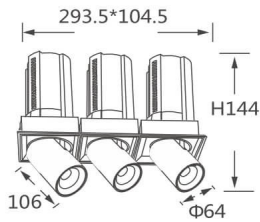

GAP S3-Smart

Lavov downlight from the family GAP S3 with a power of 3x20W and a reflector of 24 degrees beam angle. With a total lumen output of 6000lm and an efficacy of 100lm/W. CCT 3000K. .

Made in Die Cast Aluminum and finished in Black color.

Dimmable Casamby ready driver.

Item code	86.D051.2329.02
Product type	Indoor
Category	Downlights
Family	GAP
Subfamily	GAP S3-Smart
Pictograms	

Scheme

Product

Real power (W)	3x20
Real luminous flux (Lm)	6000
Luminous efficiency (Lm/W)	100
Beam angle (°)	24
Life time (h)	50000 h L80B10
Colour	Black
Control gear included	Yes
Control gear	Dimmable Casamby ready
Flicker Free	Yes
Light source	LED
Type of LED	COB
Colour temperature (K)	3000K
Colour consistency (SDCM)	SDCM<3
CRI	90