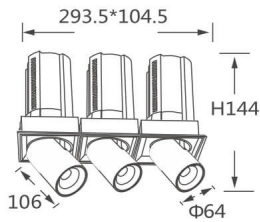

GAP S3

Lavov downlight from the family GAP S3 with a power of 3x20W and a reflector of 36 degrees beam angle. With a total lumen output of 6000lm and an efficacy of 100lm/W. CCT 3000K. . Made in Die Cast Aluminum and finished in Black color. DALI driver.

Item code	86.D051.2333.02
Product type	Indoor
Category	Downlights
Family	GAP
Subfamily	GAP S3
Pictograms	

Scheme

Product

Real power (W)	3x20
Real luminous flux (Lm)	6000
Luminous efficiency (Lm/W)	100
Beam angle (°)	36
Life time (h)	50000 h L80B10
Colour	Black
Control gear included	Yes
Control gear	DALI
Flicker Free	Yes
Light source	LED
Type of LED	COB
Colour temperature (K)	3000K
Colour consistency (SDCM)	SDCM<3
CRI	90