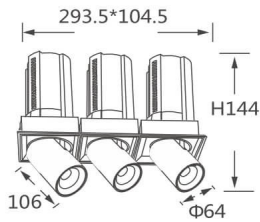

GAP S3-Smart

Lavov downlight from the family GAP S3 with a power of 3x20W and a reflector of 36 degrees beam angle. With a total lumen output of 6000lm and an efficacy of 100lm/W. CCT 3000K. .

Made in Die Cast Aluminum and finished in Black color.

Dimmable Casamby ready driver.

Item code	86.D051.2339.02
Product type	Indoor
Category	Downlights
Family	GAP
Subfamily	GAP S3-Smart
Pictograms	

Scheme

Product

Real power (W)	3x20
Real luminous flux (Lm)	6000
Luminous efficiency (Lm/W)	100
Beam angle (°)	36
Life time (h)	50000 h L80B10
Colour	Black
Control gear included	Yes
Control gear	Dimmable Casamby ready
Flicker Free	Yes
Light source	LED
Type of LED	COB
Colour temperature (K)	3000K
Colour consistency (SDCM)	SDCM<3
CRI	90