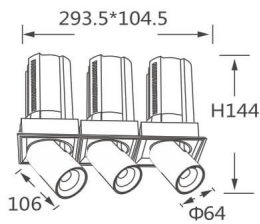

GAP S3-Smart

Lavov downlight from the family GAP S3 with a power of 3x20W and a reflector of 55 degrees beam angle. With a total lumen output of 6000lm and an efficacy of 100lm/W. CCT 4000K. .

Made in Die Cast Aluminum and finished in Black color.

Dimmable Casamby ready driver.

Item code	86.D051.2449.02
Product type	Indoor
Category	Downlights
Family	GAP
Subfamily	GAP S3-Smart
Pictograms	

Scheme

Product

Real power (W)	3x20
Real luminous flux (Lm)	6000
Luminous efficiency (Lm/W)	100
Beam angle (°)	55
Life time (h)	50000 h L80B10
Colour	Black
Control gear included	Yes
Control gear	Dimmable Casamby ready
Flicker Free	Yes
Light source	LED
Type of LED	COB
Colour temperature (K)	4000K
Colour consistency (SDCM)	SDCM<3
CRI	90