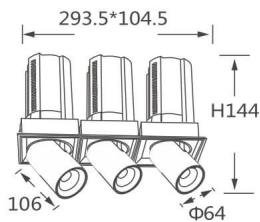

Product

Real power (W)	3x20
Real luminous flux (Lm)	6000
Luminous efficiency (Lm/W)	100
Beam angle (°)	55
Life time (h)	50000 h L80B10
Colour	Black
Control gear included	Yes
Control gear	Dimmable Casamby ready
Flicker Free	Yes
Light source	LED
Type of LED	COB
Colour temperature (K)	4000K
Colour consistency (SDCM)	SDCM<3
CRI	90