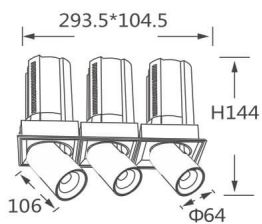

**GAP S3-Smart**

Lavov downlight from the family GAP S3 with a power of 3x20W and a reflector of 55 degrees beam angle. With a total lumen output of 6000lm and an efficacy of 100lm/W. CCT 4000K. .

Made in Die Cast Aluminum and finished in Black color.

**Scheme**

**Product**

<b>Real power (W)</b>	<b>3x20</b>
<b>Real luminous flux (Lm)</b>	<b>6000</b>
<b>Luminous efficiency (Lm/W)</b>	<b>100</b>
<b>Beam angle (°)</b>	<b>55</b>
<b>Life time (h)</b>	<b>50000 h L80B10</b>
<b>Colour</b>	<b>Black</b>
<b>Control gear included</b>	<b>Yes</b>
<b>Control gear</b>	<b>Dimmable Casamby ready</b>
<b>Flicker Free</b>	<b>Yes</b>
<b>Light source</b>	<b>LED</b>
<b>Type of LED</b>	<b>COB</b>
<b>Colour temperature (K)</b>	<b>4000K</b>
<b>Colour consistency (SDCM)</b>	<b>SDCM&lt;3</b>
<b>CRI</b>	<b>90</b>