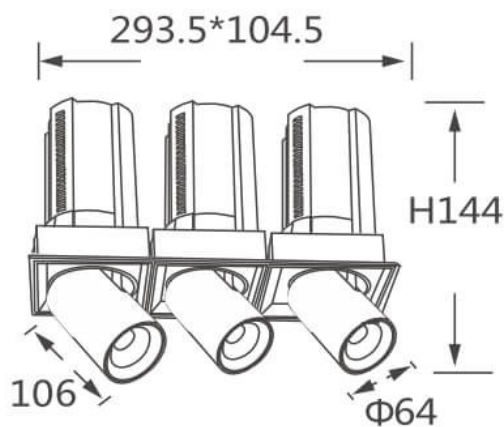

GAP S3-Smart

Lavov downlight from the family GAP S3 with a power of 3x20W and a reflector of 55 degrees beam angle. With a total lumen output of 6000lm and an efficacy of 100lm/W. CCT 4000K. . Made in Die Cast Aluminum and finished in Black color. Dimmable Casamby ready driver.

Item code	86.D051.2449.02
Product type	Indoor
Category	Downlights
Family	GAP
Subfamily	GAP S3-Smart
Pictograms	

Scheme

Product	
Real power (W)	3x20
Real luminous flux (Lm)	6000
Luminous efficiency (Lm/W)	100
Beam angle (°)	55
Life time (h)	50000 h L80B10
Colour	Black
Control gear included	Yes
Control gear	Dimmable Casamby ready
Flicker Free	Yes
Light source	LED
Type of LED	COB
Colour temperature (K)	4000K
Colour consistency (SDCM)	SDCM<3
CRI	90