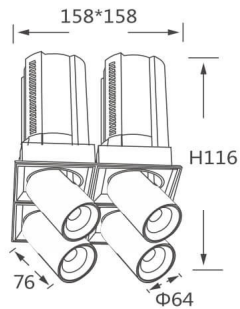

GAP S4

Lavov downlight from the family GAP S4 with a power of 4x12W and a reflector of 15 degrees beam angle. With a total lumen output of 4800lm and an efficacy of 100lm/W. CCT 3000K. .

Made in Die Cast Aluminum and finished in Black color. ON/OFF driver.

Item code	86.D052.1311.02
Product type	Indoor
Category	Downlights
Family	GAP
Subfamily	GAP S4
Pictograms	

Scheme

Product	
Real power (W)	4x12
Real luminous flux (Lm)	4800
Luminous efficiency (Lm/W)	100
Beam angle (°)	15
Life time (h)	50000 h L80B10
Colour	Black
Control gear included	Yes
Control gear	ON/OFF
Flicker Free	Yes
Light source	LED
Type of LED	COB
Colour temperature (K)	3000K
Colour consistency (SDCM)	SDCM<3
CRI	90