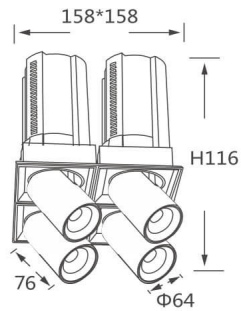

GAP S4-Smart

Lavov downlight from the family GAP S4 with a power of 4x12W and a reflector of 15 degrees beam angle. With a total lumen output of 4800lm and an efficacy of 100lm/W. CCT 3000K. .

Made in Die Cast Aluminum and finished in Black color.

Dimmable Casamby ready driver.

Item code	86.D052.1319.02
Product type	Indoor
Category	Downlights
Family	GAP
Subfamily	GAP S4-Smart
Pictograms	

Scheme

Product

Real power (W)	4x12
Real luminous flux (Lm)	4800
Luminous efficiency (Lm/W)	100
Beam angle (°)	15
Life time (h)	50000 h L80B10
Colour	Black
Control gear included	Yes
Control gear	Dimmable Casamby ready
Flicker Free	Yes
Light source	LED
Type of LED	COB
Colour temperature (K)	3000K
Colour consistency (SDCM)	SDCM<3
CRI	90