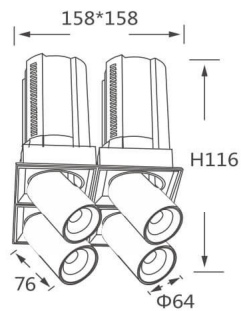

### GAP S4-Smart

Lavov downlight from the family GAP S4 with a power of 4x12W and a reflector of 24 degrees beam angle. With a total lumen output of 4800lm and an efficacy of 100lm/W. CCT 3000K. .

Made in Die Cast Aluminum and finished in Black color.

### Product

<b>Real power (W)</b>	<b>4x12</b>
<b>Real luminous flux (Lm)</b>	<b>4800</b>
<b>Luminous efficiency (Lm/W)</b>	<b>100</b>
<b>Beam angle (°)</b>	<b>24</b>
<b>Life time (h)</b>	<b>50000 h L80B10</b>
<b>Colour</b>	<b>Black</b>
<b>Control gear included</b>	<b>Yes</b>
<b>Control gear</b>	<b>Dimmable Casamby ready</b>
<b>Flicker Free</b>	<b>Yes</b>
<b>Light source</b>	<b>LED</b>
<b>Type of LED</b>	<b>COB</b>
<b>Colour temperature (K)</b>	<b>3000K</b>
<b>Colour consistency (SDCM)</b>	<b>SDCM&lt;3</b>
<b>CRI</b>	<b>90</b>