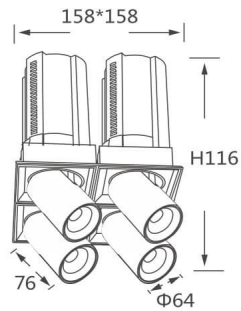

GAP S4

Lavov downlight from the family GAP S4 with a power of 4x12W and a reflector of 36 degrees beam angle. With a total lumen output of 4800lm and an efficacy of 100lm/W. CCT 3000K. . Made in Die Cast Aluminum and finished in Black color. DALI driver.

Item code	86.D052.1333.02
Product type	Indoor
Category	Downlights
Family	GAP
Subfamily	GAP S4
Pictograms	

Scheme

Product

Real power (W)	4x12
Real luminous flux (Lm)	4800
Luminous efficiency (Lm/W)	100
Beam angle (°)	36
Life time (h)	50000 h L80B10
Colour	Black
Control gear included	Yes
Control gear	DALI
Flicker Free	Yes
Light source	LED
Type of LED	COB
Colour temperature (K)	3000K
Colour consistency (SDCM)	SDCM<3
CRI	90