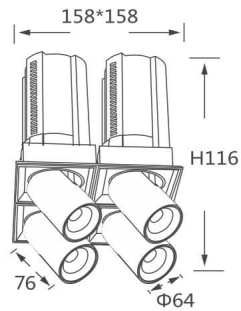

GAP S4-Smart

Lavov downlight from the family GAP S4 with a power of 4x12W and a reflector of 15 degrees beam angle. With a total lumen output of 4800lm and an efficacy of 100lm/W. CCT 4000K. .

Made in Die Cast Aluminum and finished in White color.

Dimmable Casamby ready driver.

Item code	86.D052.1419.01
Product type	Indoor
Category	Downlights
Family	GAP
Subfamily	GAP S4-Smart
Pictograms	

Scheme

Product

Real power (W)	4x12
Real luminous flux (Lm)	4800
Luminous efficiency (Lm/W)	100
Beam angle (°)	15
Life time (h)	50000 h L80B10
Colour	White
Control gear included	Yes
Control gear	Dimmable Casamby ready
Flicker Free	Yes
Light source	LED
Type of LED	COB
Colour temperature (K)	4000K
Colour consistency (SDCM)	SDCM<3
CRI	90