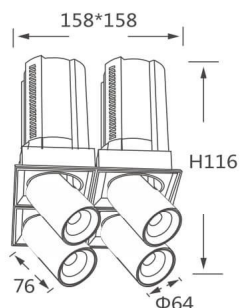

Product

Real power (W)	4x12
Real luminous flux (Lm)	4800
Luminous efficiency (Lm/W)	100
Beam angle (°)	15
Life time (h)	50000 h L80B10
Colour	Black
Control gear included	Yes
Control gear	Dimmable Casamby ready
Flicker Free	Yes
Light source	LED
Type of LED	COB
Colour temperature (K)	4000K
Colour consistency (SDCM)	SDCM<3
CRI	90