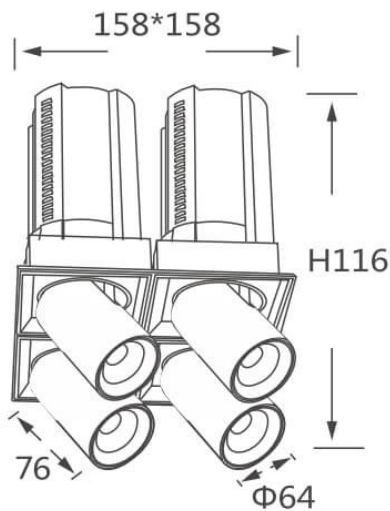

GAP S4

Lavov downlight from the family GAP S4 with a power of 4x12W and a reflector of 24 degrees beam angle. With a total lumen output of 4800lm and an efficacy of 100lm/W. CCT 4000K. . Made in Die Cast Aluminum and finished in Black color. DALI driver.

Item code	86.D052.1423.02
Product type	Indoor
Category	Downlights
Family	GAP
Subfamily	GAP S4
Pictograms	

Scheme

Product	
Real power (W)	4x12
Real luminous flux (Lm)	4800
Luminous efficiency (Lm/W)	100
Beam angle (°)	24
Life time (h)	50000 h L80B10
Colour	Black
Control gear included	Yes
Control gear	DALI
Flicker Free	Yes
Light source	LED
Type of LED	COB
Colour temperature (K)	4000K
Colour consistency (SDCM)	SDCM<3
CRI	90