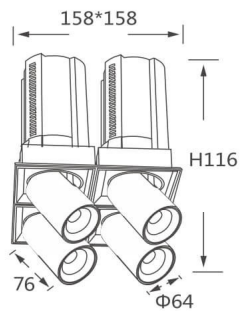

GAP S4-Smart

Lavov downlight from the family GAP S4 with a power of 4x12W and a reflector of 24 degrees beam angle. With a total lumen output of 4800lm and an efficacy of 100lm/W. CCT 4000K. .

Made in Die Cast Aluminum and finished in Black color.

Dimmable Casamby ready driver.

Item code	86.D052.1429.02
Product type	Indoor
Category	Downlights
Family	GAP
Subfamily	GAP S4-Smart
Pictograms	

Scheme

Product

Real power (W)	4x12
Real luminous flux (Lm)	4800
Luminous efficiency (Lm/W)	100
Beam angle (°)	24
Life time (h)	50000 h L80B10
Colour	Black
Control gear included	Yes
Control gear	Dimmable Casamby ready
Flicker Free	Yes
Light source	LED
Type of LED	COB
Colour temperature (K)	4000K
Colour consistency (SDCM)	SDCM<3
CRI	90