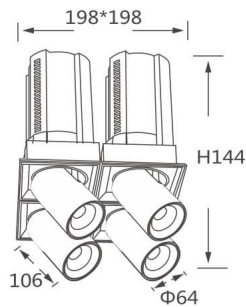

GAP S4

Lavov downlight from the family GAP S4 with a power of 4x20W and a reflector of 15 degrees beam angle. With a total lumen output of 8000lm and an efficacy of 100lm/W. CCT 3000K. . Made in Die Cast Aluminum and finished in Black color. DALI driver.

Item code	86.D052.2313.02
Product type	Indoor
Category	Downlights
Family	GAP
Subfamily	GAP S4
Pictograms	

Scheme

Product	
Real power (W)	4x20
Real luminous flux (Lm)	8000
Luminous efficiency (Lm/W)	100
Beam angle (°)	15
Life time (h)	50000 h L80B10
Colour	Black
Control gear included	Yes
Control gear	DALI
Flicker Free	Yes
Light source	LED
Type of LED	COB
Colour temperature (K)	3000K
Colour consistency (SDCM)	SDCM<3
CRI	90