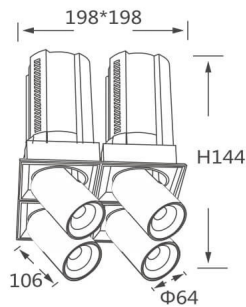

### GAP S4-Smart

Lavov downlight from the family GAP S4 with a power of 4x20W and a reflector of 15 degrees beam angle. With a total lumen output of 8000lm and an efficacy of 100lm/W. CCT 3000K. .

Made in Die Cast Aluminum and finished in White color.

### Product

<b>Real power (W)</b>	<b>4x20</b>
<b>Real luminous flux (Lm)</b>	<b>8000</b>
<b>Luminous efficiency (Lm/W)</b>	<b>100</b>
<b>Beam angle (°)</b>	<b>15</b>
<b>Life time (h)</b>	<b>50000 h L80B10</b>
<b>Colour</b>	<b>White</b>
<b>Control gear included</b>	<b>Yes</b>
<b>Control gear</b>	<b>Dimmable Casamby ready</b>
<b>Flicker Free</b>	<b>Yes</b>
<b>Light source</b>	<b>LED</b>
<b>Type of LED</b>	<b>COB</b>
<b>Colour temperature (K)</b>	<b>3000K</b>
<b>Colour consistency (SDCM)</b>	<b>SDCM&lt;3</b>
<b>CRI</b>	<b>90</b>