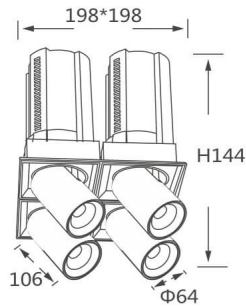

GAP S4-Smart

Lavov downlight from the family GAP S4 with a power of 4x20W and a reflector of 15 degrees beam angle. With a total lumen output of 8000lm and an efficacy of 100lm/W. CCT 3000K. .

Made in Die Cast Aluminum and finished in Black color.

Dimmable Casamby ready driver.

Item code	86.D052.2319.02
Product type	Indoor
Category	Downlights
Family	GAP
Subfamily	GAP S4-Smart
Pictograms	

Scheme

Product

Real power (W)	4x20
Real luminous flux (Lm)	8000
Luminous efficiency (Lm/W)	100
Beam angle (°)	15
Life time (h)	50000 h L80B10
Colour	Black
Control gear included	Yes
Control gear	Dimmable Casamby ready
Flicker Free	Yes
Light source	LED
Type of LED	COB
Colour temperature (K)	3000K
Colour consistency (SDCM)	SDCM<3
CRI	90