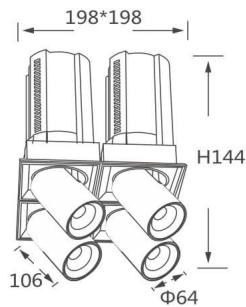

GAP S4-Smart

Lavov downlight from the family GAP S4 with a power of 4x20W and a reflector of 24 degrees beam angle. With a total lumen output of 8000lm and an efficacy of 100lm/W. CCT 3000K. .

Made in Die Cast Aluminum and finished in Black color.

Dimmable Casamby ready driver.

Item code	86.D052.2329.02
Product type	Indoor
Category	Downlights
Family	GAP
Subfamily	GAP S4-Smart
Pictograms	

Scheme

Product

Real power (W)	4x20
Real luminous flux (Lm)	8000
Luminous efficiency (Lm/W)	100
Beam angle (°)	24
Life time (h)	50000 h L80B10
Colour	Black
Control gear included	Yes
Control gear	Dimmable Casamby ready
Flicker Free	Yes
Light source	LED
Type of LED	COB
Colour temperature (K)	3000K
Colour consistency (SDCM)	SDCM<3
CRI	90