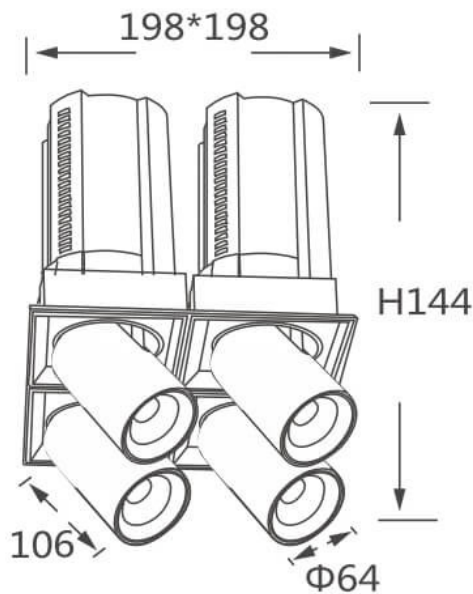

GAP S4

Lavov downlight from the family GAP S4 with a power of 4x20W and a reflector of 36 degrees beam angle. With a total lumen output of 8000lm and an efficacy of 100lm/W. CCT 3000K. . Made in Die Cast Aluminum and finished in White color. ON/OFF driver.

| | |
|---------------------|------------------------|
| Item code | 86.D052.2331.01 |
| Product type | Indoor |
| Category | Downlights |
| Family | GAP |
| Subfamily | GAP S4 |
| Pictograms | |

Scheme

| | |
|-----------------------------------|-----------------------|
| Product | |
| Real power (W) | 4x20 |
| Real luminous flux (Lm) | 8000 |
| Luminous efficiency (Lm/W) | 100 |
| Beam angle (°) | 36 |
| Life time (h) | 50000 h L80B10 |
| Colour | White |
| Control gear included | Yes |
| Control gear | ON/OFF |
| Flicker Free | Yes |
| Light source | LED |
| Type of LED | COB |
| Colour temperature (K) | 3000K |
| Colour consistency (SDCM) | SDCM<3 |
| CRI | 90 |