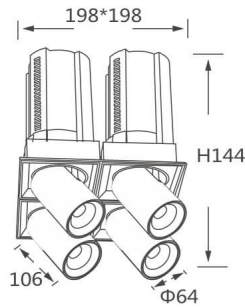

GAP S4-Smart

Lavov downlight from the family GAP S4 with a power of 4x20W and a reflector of 36 degrees beam angle. With a total lumen output of 8000lm and an efficacy of 100lm/W. CCT 3000K. .

Made in Die Cast Aluminum and finished in Black color.

Dimmable Casamby ready driver.

Item code	86.D052.2339.02
Product type	Indoor
Category	Downlights
Family	GAP
Subfamily	GAP S4-Smart
Pictograms	

Scheme

Product

Real power (W)	4x20
Real luminous flux (Lm)	8000
Luminous efficiency (Lm/W)	100
Beam angle (°)	36
Life time (h)	50000 h L80B10
Colour	Black
Control gear included	Yes
Control gear	Dimmable Casamby ready
Flicker Free	Yes
Light source	LED
Type of LED	COB
Colour temperature (K)	3000K
Colour consistency (SDCM)	SDCM<3
CRI	90