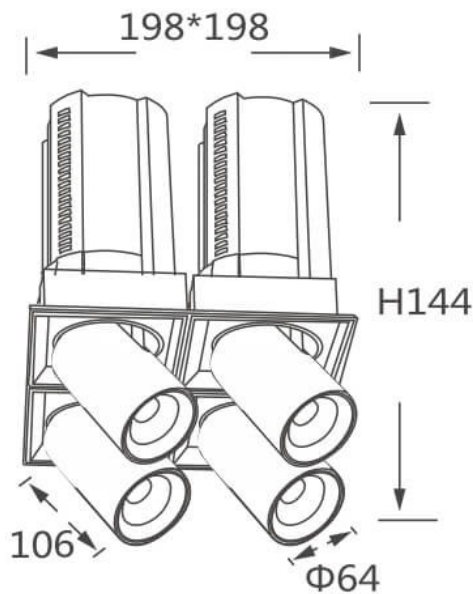

GAP S4-Smart

Lavov downlight from the family GAP S4 with a power of 4x20W and a reflector of 55 degrees beam angle. With a total lumen output of 8000lm and an efficacy of 100lm/W. CCT 3000K. . Made in Die Cast Aluminum and finished in White color. Dimmable Casamby ready driver.

Item code	86.D052.2349.01
Product type	Indoor
Category	Downlights
Family	GAP
Subfamily	GAP S4-Smart
Pictograms	

Scheme

Product	
Real power (W)	4x20
Real luminous flux (Lm)	8000
Luminous efficiency (Lm/W)	100
Beam angle (°)	55
Life time (h)	50000 h L80B10
Colour	White
Control gear included	Yes
Control gear	Dimmable Casamby ready
Flicker Free	Yes
Light source	LED
Type of LED	COB
Colour temperature (K)	3000K
Colour consistency (SDCM)	SDCM<3
CRI	90