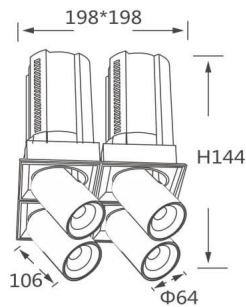

### GAP S4-Smart

Lavov downlight from the family GAP S4 with a power of 4x20W and a reflector of 55 degrees beam angle. With a total lumen output of 8000lm and an efficacy of 100lm/W. CCT 3000K. .

Made in Die Cast Aluminum and finished in Black color.

### Product

<b>Real power (W)</b>	<b>4x20</b>
<b>Real luminous flux (Lm)</b>	<b>8000</b>
<b>Luminous efficiency (Lm/W)</b>	<b>100</b>
<b>Beam angle (°)</b>	<b>55</b>
<b>Life time (h)</b>	<b>50000 h L80B10</b>
<b>Colour</b>	<b>Black</b>
<b>Control gear included</b>	<b>Yes</b>
<b>Control gear</b>	<b>Dimmable Casamby ready</b>
<b>Flicker Free</b>	<b>Yes</b>
<b>Light source</b>	<b>LED</b>
<b>Type of LED</b>	<b>COB</b>
<b>Colour temperature (K)</b>	<b>3000K</b>
<b>Colour consistency (SDCM)</b>	<b>SDCM&lt;3</b>
<b>CRI</b>	<b>90</b>