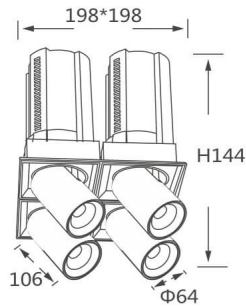

GAP S4-Smart

Lavov downlight from the family GAP S4 with a power of 4x20W and a reflector of 55 degrees beam angle. With a total lumen output of 8000lm and an efficacy of 100lm/W. CCT 3000K. .

Made in Die Cast Aluminum and finished in Black color.

Dimmable Casamby ready driver.

Item code	86.D052.2349.02
Product type	Indoor
Category	Downlights
Family	GAP
Subfamily	GAP S4-Smart
Pictograms	

Scheme

Product

Real power (W)	4x20
Real luminous flux (Lm)	8000
Luminous efficiency (Lm/W)	100
Beam angle (°)	55
Life time (h)	50000 h L80B10
Colour	Black
Control gear included	Yes
Control gear	Dimmable Casamby ready
Flicker Free	Yes
Light source	LED
Type of LED	COB
Colour temperature (K)	3000K
Colour consistency (SDCM)	SDCM<3
CRI	90