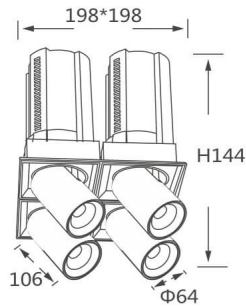

### GAP S4-Smart

Lavov downlight from the family GAP S4 with a power of 4x20W and a reflector of 15 degrees beam angle. With a total lumen output of 8000lm and an efficacy of 100lm/W. CCT 4000K. .

Made in Die Cast Aluminum and finished in Black color.

### Product

<b>Real power (W)</b>	<b>4x20</b>
<b>Real luminous flux (Lm)</b>	<b>8000</b>
<b>Luminous efficiency (Lm/W)</b>	<b>100</b>
<b>Beam angle (°)</b>	<b>15</b>
<b>Life time (h)</b>	<b>50000 h L80B10</b>
<b>Colour</b>	<b>Black</b>
<b>Control gear included</b>	<b>Yes</b>
<b>Control gear</b>	<b>Dimmable Casamby ready</b>
<b>Flicker Free</b>	<b>Yes</b>
<b>Light source</b>	<b>LED</b>
<b>Type of LED</b>	<b>COB</b>
<b>Colour temperature (K)</b>	<b>4000K</b>
<b>Colour consistency (SDCM)</b>	<b>SDCM&lt;3</b>
<b>CRI</b>	<b>90</b>