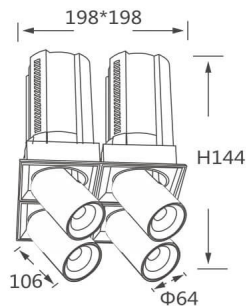

GAP S4

Lavov downlight from the family GAP S4 with a power of 4x20W and a reflector of 24 degrees beam angle. With a total lumen output of 8000lm and an efficacy of 100lm/W. CCT 4000K. . Made in Die Cast Aluminum and finished in Black color. DALI driver.

Item code	86.D052.2423.02
Product type	Indoor
Category	Downlights
Family	GAP
Subfamily	GAP S4
Pictograms	

Scheme

Product

Real power (W)	4x20
Real luminous flux (Lm)	8000
Luminous efficiency (Lm/W)	100
Beam angle (°)	24
Life time (h)	50000 h L80B10
Colour	Black
Control gear included	Yes
Control gear	DALI
Flicker Free	Yes
Light source	LED
Type of LED	COB
Colour temperature (K)	4000K
Colour consistency (SDCM)	SDCM<3
CRI	90