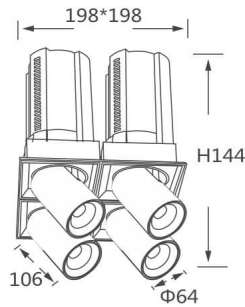

GAP S4-Smart

Lavov downlight from the family GAP S4 with a power of 4x20W and a reflector of 24 degrees beam angle. With a total lumen output of 8000lm and an efficacy of 100lm/W. CCT 4000K. .

Made in Die Cast Aluminum and finished in Black color.

Dimmable Casamby ready driver.

Item code	86.D052.2429.02
Product type	Indoor
Category	Downlights
Family	GAP
Subfamily	GAP S4-Smart
Pictograms	

Scheme

Product

Real power (W)	4x20
Real luminous flux (Lm)	8000
Luminous efficiency (Lm/W)	100
Beam angle (°)	24
Life time (h)	50000 h L80B10
Colour	Black
Control gear included	Yes
Control gear	Dimmable Casamby ready
Flicker Free	Yes
Light source	LED
Type of LED	COB
Colour temperature (K)	4000K
Colour consistency (SDCM)	SDCM<3
CRI	90